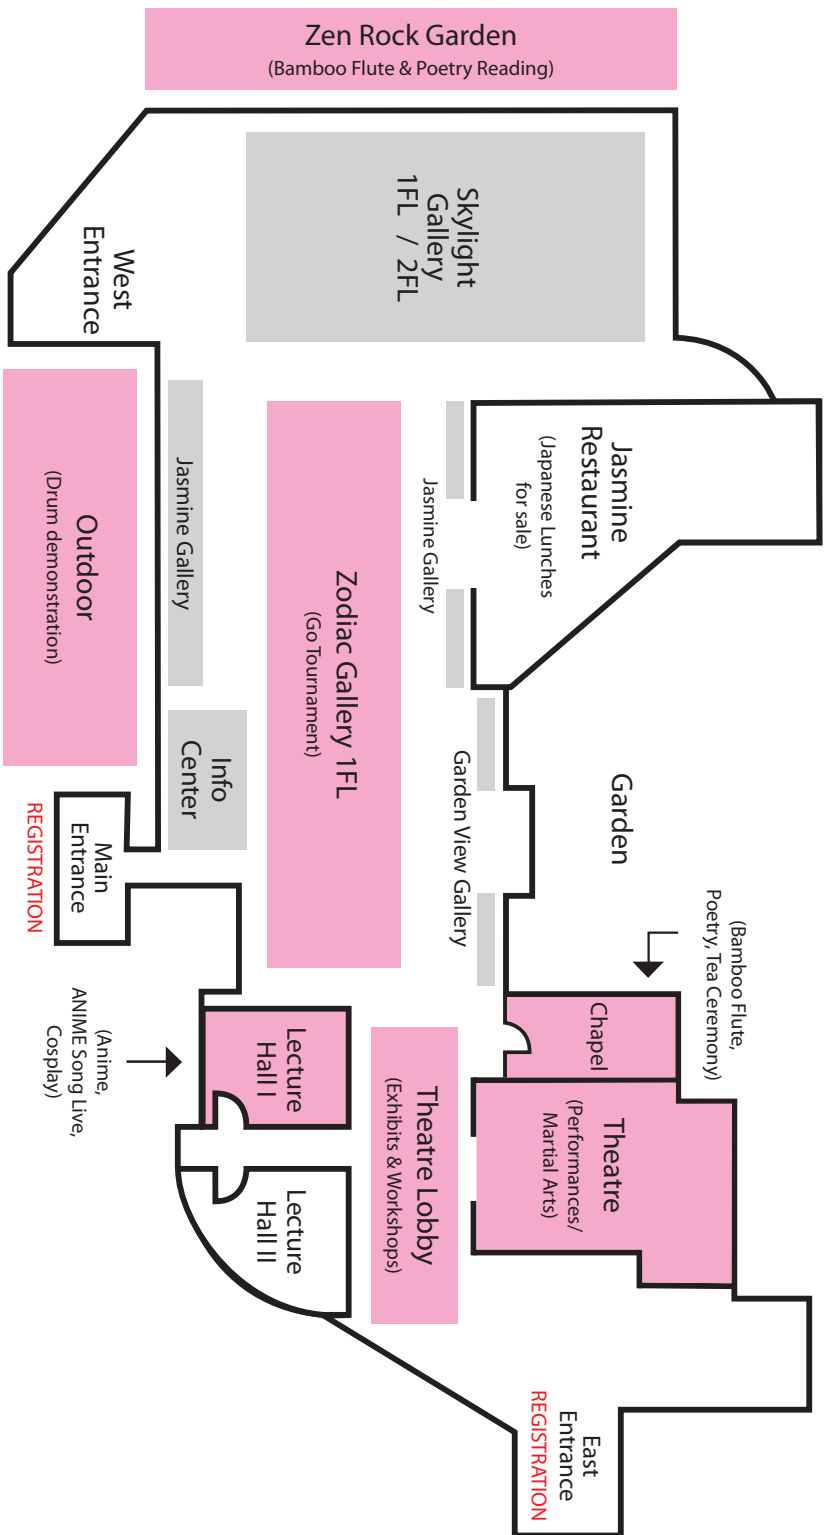

SAKURA MATSURI

Cherry Blossom Festival

SUNDAY, MAY 7, 2017 @ 12:00 PM - 5:00 PM | CHARLES B. WANG CENTER

07
MAY
2017

Reserve tickets and RSVP at www.thewangcenter.org
Admission: \$15 (General) | \$12 (Students/Seniors)
\$8 (Children aged 6-12)
FREE for children aged 5 and under

Free parking available for visitors weekdays after 4:00 pm and weekends. Please visit parking.thewangcenter.org for more information.

EVENT SCHEDULE

CHAPEL

12:30 PM

Calligraphy (*Sho-Do*) & Bamboo Flute (*Shakuhachi*)